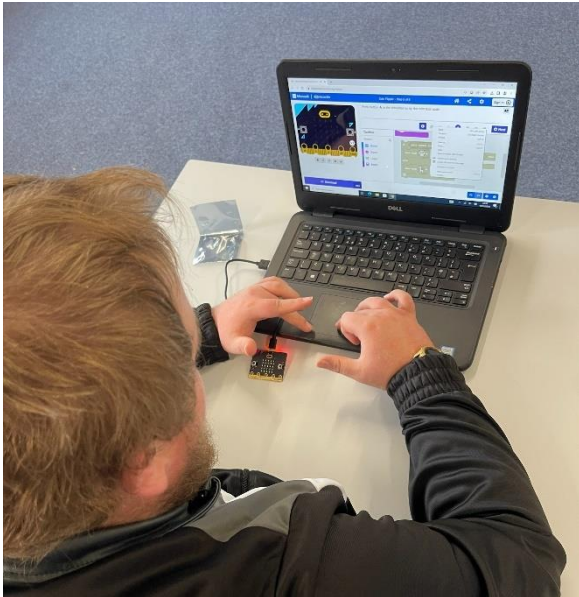

The class has also been making lots of Christmassy crafts, such as owls out of wood slices, and Christmas tree wool decorations.

RESPECT

PERSEVERANCE

EXCELLENCE

In Formal KS5 the college students have been coding micro bits. Students sent messages to other micro bits and were able to code them to do all sorts of things like a flashing heart, make it light up when you clap, a smiley face and lots of other cool stuff! It was great fun!